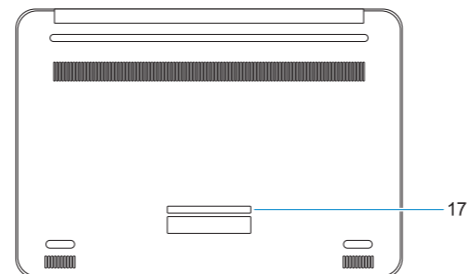

1. Microphone
2. Webcam
3. Voyant d'état de la webcam
4. Microphone
5. Bouton d'alimentation
6. Emplacement pour verrou Noble
7. Port USB 3.0
8. Voyant d'état de la batterie
9. Port audio universel
10. Haut-parleurs

11. Pavé tactile
12. Lecteur de cartes microSD
13. Port USB 3.0 avec PowerShare
14. Port HDMI
15. Connecteur du port d'alimentation
16. Voyant d'activité Dell
17. Étiquette du numéro de service

1. Mikrofon
2. Kamera
3. Kamera durum ışığı
4. Mikrofon
5. Güç düğmesi
6. Noble Wedge kilidi yuvası
7. USB 3.0 bağlantı noktası
8. Pil durum ışığı
9. Evrensel ses bağlantı noktası
10. Hoparlörler

11. Dokunmatik yüzey
12. microSD kart okuyucu
13. PowerShare ile birlikte USB 3.0 bağlantı noktası
14. HDMI bağlantı noktası
15. Güç bağlantı noktası konektörü
16. Dell Etkinlik Işığı
17. Servis etiketi çıkartması

1. Microfone
2. Câmera
3. Luz de estado da câmara
4. Microfone
5. Botão para ligar/desligar
6. Ranhura de segurança Noble Wedge
7. Porta USB 3.0
8. Luz de estado da bateria
9. Porta de áudio universal
10. Altifalantes

11. Painel táctil
12. Leitor de cartões microSD
13. Porta USB 3.0 com PowerShare
14. Porta HDMI
15. Conetor da porta de alimentação
16. Luz de Atividade Dell
17. Rótulo da etiqueta de serviço

11. لوحة اللمس
12. قارئ بطاقة microSD
13. منفذ USB 3.0 مزود بـ PowerShare
14. منفذ HDMI
15. موصل منفذ التيار
16. مصباح نشاط Dell
17. ملصق علامة الخدمة

1. الميكروفون
2. الكاميرا
3. مصباح حالة الكاميرا
4. الميكروفون
5. زر التيار
6. فتحة قفل Noble Wedge
7. منفذ USB 3.0
8. مصباح حالة البطارية
9. منفذ صوتي شامل
10. مكبرات الصوت

06VVT0A00

Printed in China.
2017-01

© 2017 Dell Inc. or its subsidiaries.

© 2017 Google Inc.